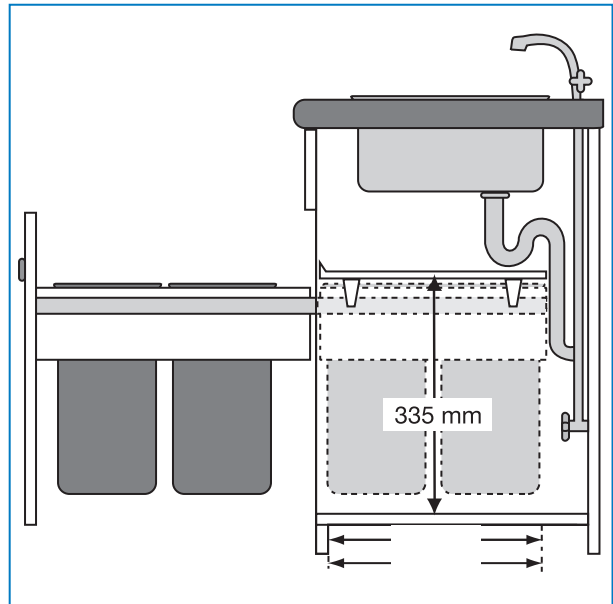

Connect to Door

- Full extension
- 385 mm Height
- Inner drawer possibility (See page 1.12)
- 4 options

Profiline Bin Connect to door

Bin Type	Cabinet Width	Total Capacity	Bins	Height	Art Nr
Duo	300 mm	30 Litres	20 + 10 ltr	385 mm	W885301
Trio	300 mm	30 Litres	3 x 10 ltr	385 mm	W885302
Trio	400 mm	40 Litres	20 + 2 x 10 ltr	385 mm	W885401
Quad	400 mm	40 Litres	2 x 32 ltr	385 mm	W885402

Waste Bins

Pullboy Bin

With a low height and shallow depth, the Pullboy bin is the ideal solution for installation in a sink unit.

Pullboy Bin

The simple easy glide ball bearing runners insure smooth running and easy assembly with a 30 kg weight capacity.

The low height option of 335 mm with a depth of 400 mm insures the bin fits below all standard sink units. Note: Runner length is 460 mm

The Pullboy Bin and liners are easily removed for cleaning.

Pullboy Bin