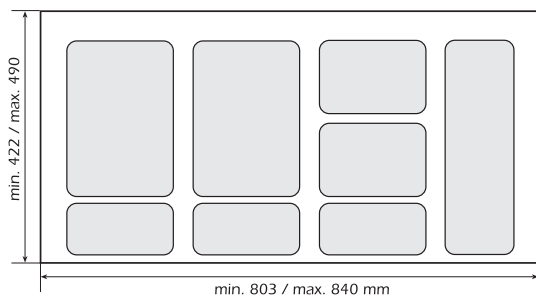

Connect to Door

- Full extension
- 385 mm Height
- Inner drawer possibility (See page 1.12)
- 4 options

Profiline Bin Connect to door

Bin Type	Cabinet Width	Total Capacity	Bins	Height	Art Nr
Duo	300 mm	30 Litres	20 + 10 ltr	385 mm	W885301
Trio	300 mm	30 Litres	3 x 10 ltr	385 mm	W885302
Trio	400 mm	40 Litres	20 + 2 x 10 ltr	385 mm	W885401
Quad	400 mm	40 Litres	2 x 32 ltr	385 mm	W885402

The low height option of 335 mm with a depth of 400 mm insures the bin fits below all standard sink units. Note: Runner length is 460 mm

The Pullboy Bin and liners are easily removed for cleaning.

Pullboy Bin

Bin Type	Cabinet Width	Total Capacity	Bins	Height	Art Nr
Trio	500 mm	30 litres	14 + 2 x 8	335 mm	W835504
Quad	600 mm	40 litres	16 + 3 x 8	335 mm	W835606

Waste Bins

Pullboy Flex

Pullboy Flex

Option 1

Designed for use in a 900 mm wide unit, Pullboy Flex combines a plastic tray with 3 bins. An ideal option for use with Blum Tandembox Sink unit solution (see page 1.16)

Pullboy Flex

Bin Type	Cabinet Width	Total Capacity	Bins	Height	Art Nr
Trio	900 mm	36 ltr	3 x 12 ltr	230 mm	W83691

Pullboy Flex

Option 2

Designed for use in a 900 mm wide unit, Pullboy Flex combines a plastic tray with 4 bins. An ideal option for use with Blum Tandembox Sink unit solution (see page 1.16)