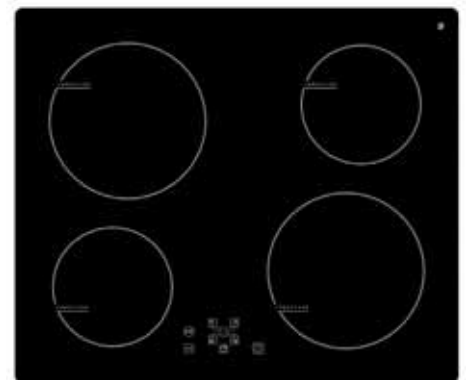

Model No UN-GKST 60 14
Induction Ceramic Hob
4 Inductions Zones each with a timer
Child Lock Function, Stop & Go Function
Touch Control, Size - 574mm X 504mm
Price €625.00 plus PRF €2.00
Total Price €627.00