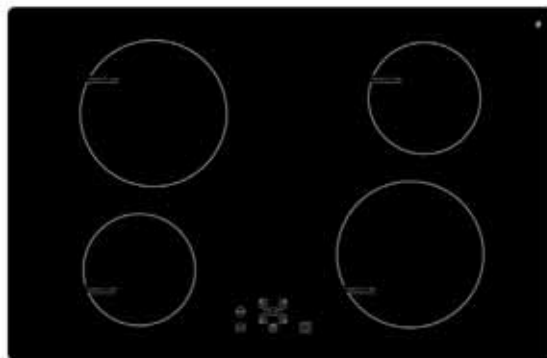

Model No A-GKST75ZB
Touch Control Panel
Bevelled Glass
4 Cooking Zones
Price €635.00 plus PRF €2.00
Total Price €637.00

Model No AI-HC 60
Lateral Control Knobs
Stainless Steel Frame
4 Cooking Zones
Price €299.00 plus PRF €2.00
Total Price €301.00

Model No UN-GKST 80 14
Induction Ceramic Hob
4 Inductions Zones each with a timer
Child Lock Function, Stop & Go Function
Touch Control, Size - 764mm X 504mm
Price €749.00 plus PRF €2.00
Total Price €751.00