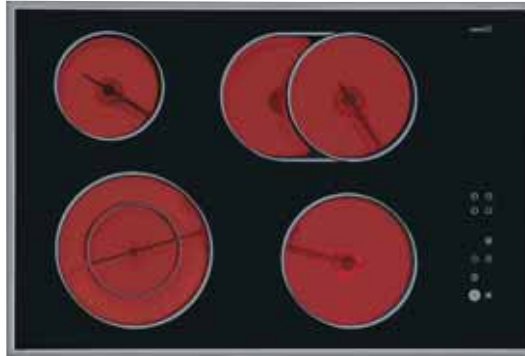

Model No A-GKST75ZB
Touch Control Panel
Bevelled Glass
4 Cooking Zones
Price €635.00 plus PRF €2.00
Total Price €637.00