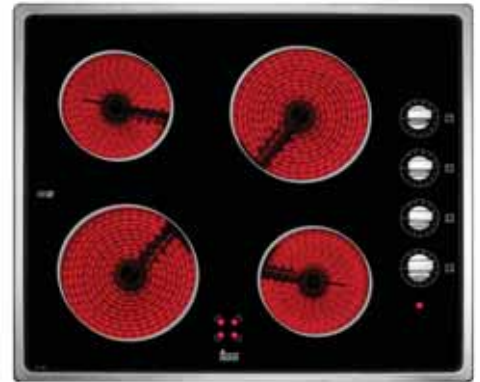

Model No AI-HC 60
Lateral Control Knobs
Stainless Steel Frame
4 Cooking Zones
Price €299.00 plus PRF €2.00
Total Price €301.00